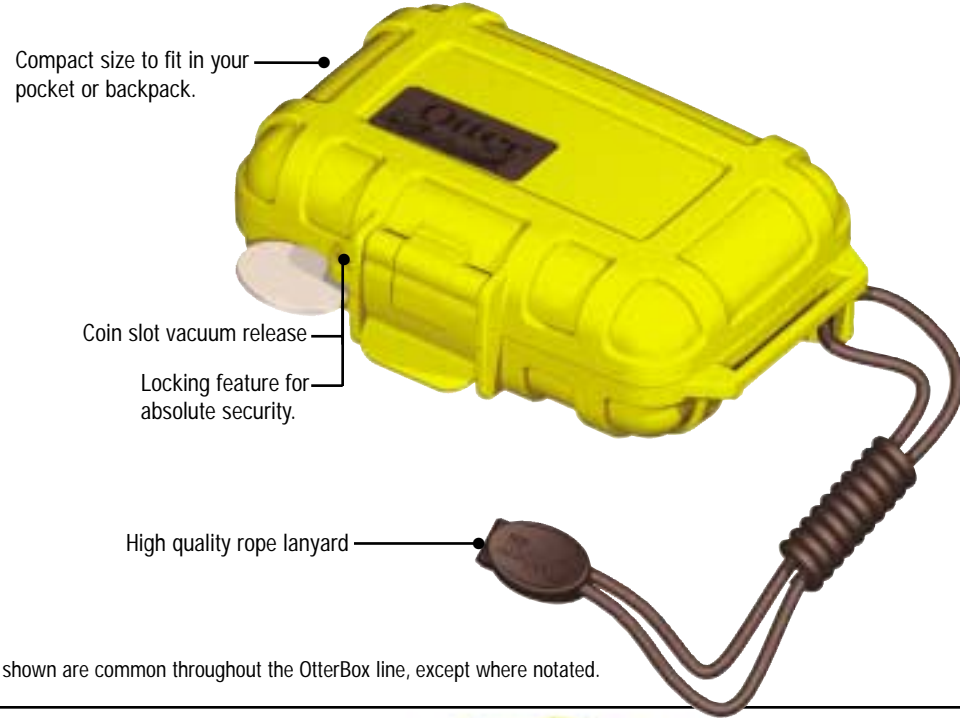

OTTERBOXES>> airtight, waterproof, crushproof boxes>>

- When you're exposed to the elements, make sure your valuables and equipment are safe from harm.
- Otter Boxes are waterproof, crushproof and float.
- **Suggested Uses:**
 - 1000 Series: pager, car keys, film & batteries, ID, business and credit cards, hotel room keys, small cell phone, medication, and travel sewing kit.
 - 2000 Series: wallet, cell phone, standard glasses, MP3 player, small digital camera, passport, survival kit, jewelry, PDA, and Game Boy Advance.
 - 2500 Series: small digital camera, sport sunglasses, cell phone, Minidisc Player.
 - 3000 Series: GPS, Gameboy, pocket mail unit, handheld PC, and insulin supplies.
 - 3250 Series: survival kit, portable harddrive, camera
 - 3500 Series: toiletries, range finders, ski goggles, save-a-dive kit.
 - 8000 Series: small digital camera, cell phone, GPS, and sun glasses. Belt clip provided for added convenience.
 - 9000 Series: cell phone, PLB (beacons), two-way radios, and sunglasses. Belt clip provided for added convenience.

www.otterboxcases.nl

DETAILS >> 1000 Series

Features shown are common throughout the OtterBox line, except where notated.

DETAILS >> 8000 Series

COLORS >>

Available in yellow, blue, black and clear. All colors also available with a clear lid.