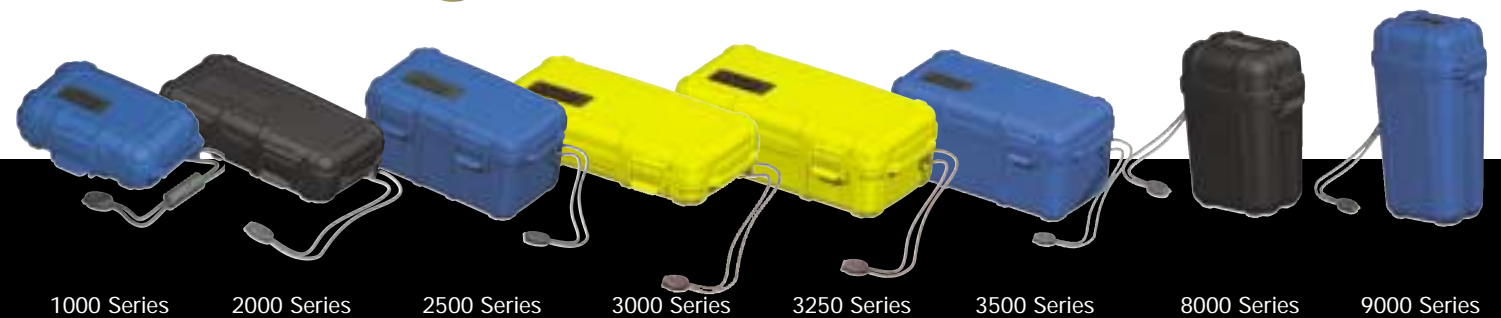

OTTERBOXES>> airtight, waterproof, crushproof boxes>>

- When you're exposed to the elements, make sure your valuables and equipment are safe from harm.
- Otter Boxes are waterproof, crushproof and float.
- **Suggested Uses:**
 - 1000 Series: pager, car keys, film & batteries, ID, business and credit cards, hotel room keys, small cell phone, medication, and travel sewing kit.
 - 2000 Series: wallet, cell phone, standard glasses, MP3 player, small digital camera, passport, survival kit, jewelry, PDA, and Game Boy Advance.
 - 2500 Series: small digital camera, sport sunglasses, cell phone, Minidisc Player.
 - 3000 Series: GPS, Gameboy, pocket mail unit, handheld PC, and insulin supplies.
 - 3250 Series: survival kit, portable harddrive, camera
 - 3500 Series: toiletries, range finders, ski goggles, save-a-dive kit.
 - 8000 Series: small digital camera, cell phone, GPS, and sun glasses. Belt clip provided for added convenience.
 - 9000 Series: cell phone, PLB (beacons), two-way radios, and sunglasses. Belt clip provided for added convenience.

1000 Series

2000 Series

2500 Series

3000 Series

3250 Series

3500 Series

8000 Series

9000 Series

www.otterboxcases.nl

DETAILS >> 1000 Series

Features shown are common throughout the OtterBox line, except where notated.

DETAILS >> 8000 Series

COLORS >>

Available in yellow, blue, black and clear. All colors also available with a clear lid.